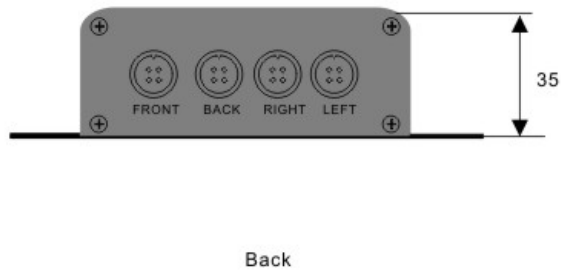

3 Greengage Rd, New Lowell, ON L0M 1N0 1-866-542-1343

SHV-SW-4CH Video Switcher

Controls four cameras by triggered inputs.
Includes, switcher, power cable, 5 a/v cables.

Unit: mm

SHV Series Image Processors