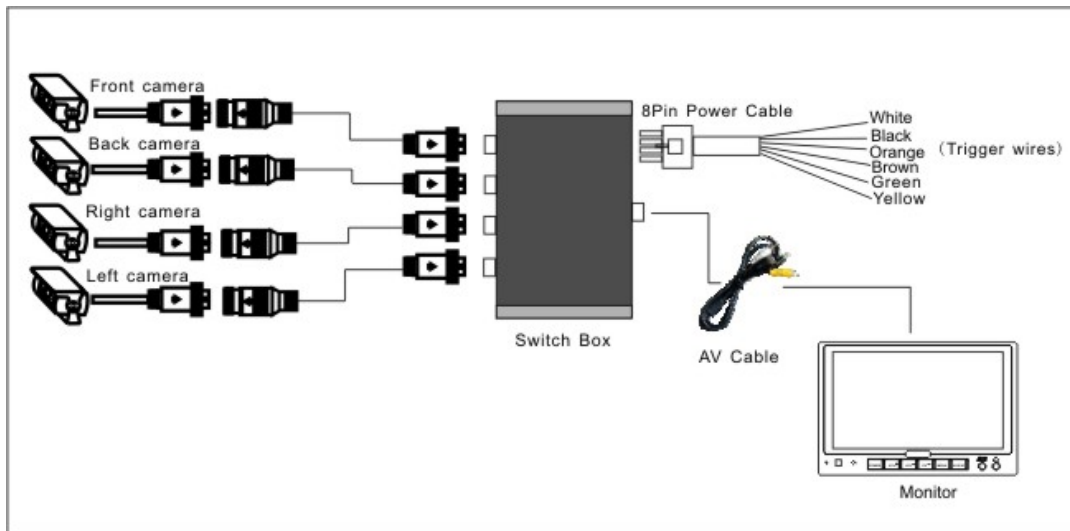

3 Greengage Rd, New Lowell, ON L0M 1N0 1-866-542-1343

SHV-SW-4CH Video Switcher

Controls four cameras by triggered inputs.
Includes, switcher, power cable, 5 a/v cables.

Unit: mm

SHV Series Image Processors