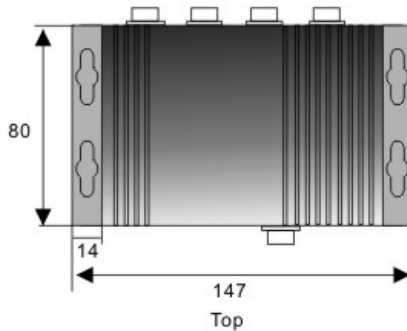

3 Greengage Rd, New Lowell, ON L0M 1N0 1-866-542-1343

SHV-SW-4CH Video Switcher

Controls four cameras by triggered inputs.
Includes, switcher, power cable, 5 a/v cables.

Unit: mm

SHV Series Image Processors